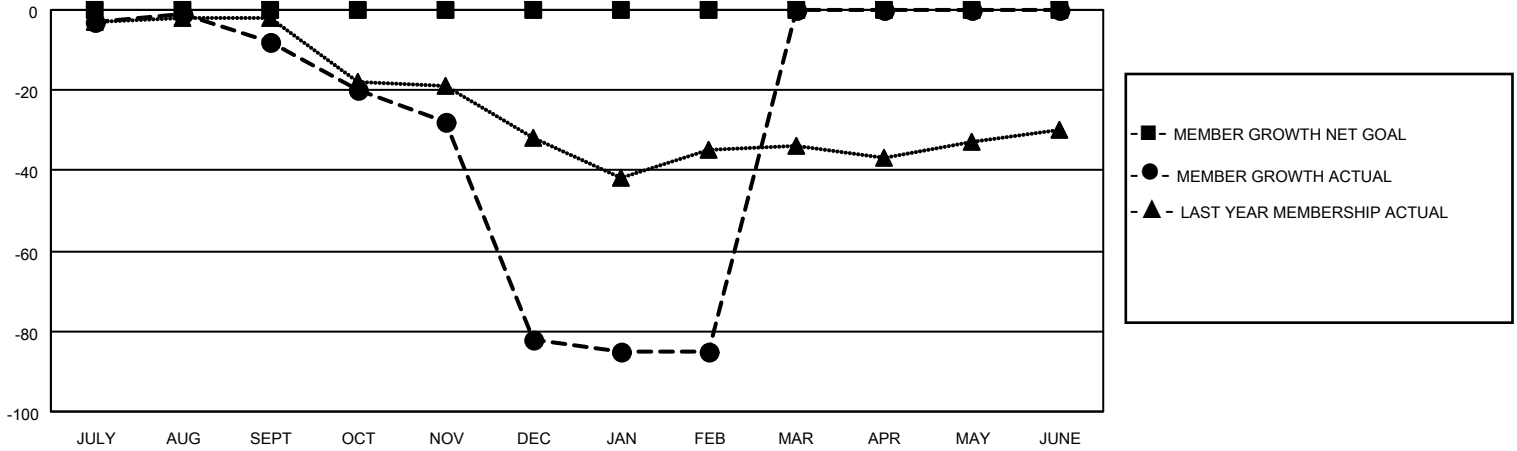

GOALS AND ACTUAL MEMBERS CUMULATIVE

DROPPED CLUBS: 6	24 CLUBS OF 98 ADDED 1 OR MORE NEW MEMBERS	<u>GENDER DISTRIBUTION</u> MALE 1,457 (74.37%) FEMALE 502 (25.63%) NON BINARY 0 (0.00%) PREFER NOT TO ANSWER 0 (0.00%)
<u>DROPPED MEMBERS</u> <table style="width: 100%; border-collapse: collapse;"> <tr> <td style="width: 70%;">DECEASED</td> <td style="text-align: right;">12</td> </tr> <tr> <td>CLUB CANCELLED</td> <td style="text-align: right;">42</td> </tr> <tr> <td>OTHER</td> <td style="text-align: right;">84</td> </tr> <tr> <td style="border-top: 1px solid black;">TOTAL</td> <td style="text-align: right; border-top: 1px solid black;">138</td> </tr> </table>	CLICK HERE FOR CUMULATIVE MEMBERSHIP DATA	<table style="width: 100%; border-collapse: collapse;"> <tr> <td style="width: 70%;">TOTAL FAMILY UNIT MEMBERS</td> <td style="text-align: right;">48</td> </tr> <tr> <td style="border-top: 1px solid black;">FAMILY MEMBERS PAYING HALF DUES</td> <td style="text-align: right; border-top: 1px solid black;">24</td> </tr> </table>